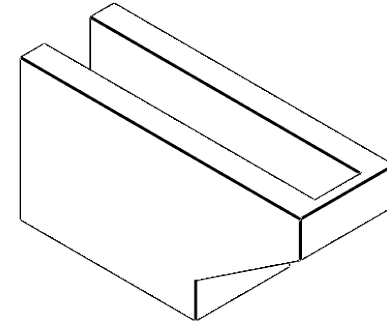

ITEM NUMBER: RFTURO040X06000X12000X006CLE00RCPR

4"W X 6"H X 12"L TIMBERTHANE ROUGH CEDAR CLEMMONS FAUX WOOD OPEN RAFTER TAIL, 6"L END, PRIMED TAN

SIDE PROFILE

FRONT PROFILE

ISOMETRIC

GENERATED DATE : 03/02/2023

EKENA MILLWORK
2300 WEST MAIN ST.
CLARKSVILLE, TX 75426
TOLL FREE: 866-607-0453
WWW.EKENAMILLWORK.COM

NOTES

1. INSTALLATION TO BE COMPLETED IN ACCORDANCE WITH MANUFACTURER'S SPECIFICATIONS.
2. DRAWING MAY NOT BE TO SCALE
3. THIS DRAWING IS INTENDED FOR DESIGN AND PLANNING PURPOSES ONLY.
4. ALL INFORMATION CONTAINED HEREIN WAS CURRENT AT THE TIME OF DEVELOPMENT BUT MUST BE REVIEWED AND APPROVED BY THE PRODUCT MANUFACTURER TO BE CONSIDERED ACCURATE.
5. TIMBERTHANE ARCHITECTURAL PRODUCTS ARE MADE FROM HIGH DENSITY URETHANE AND COME FACTORY PRIMED