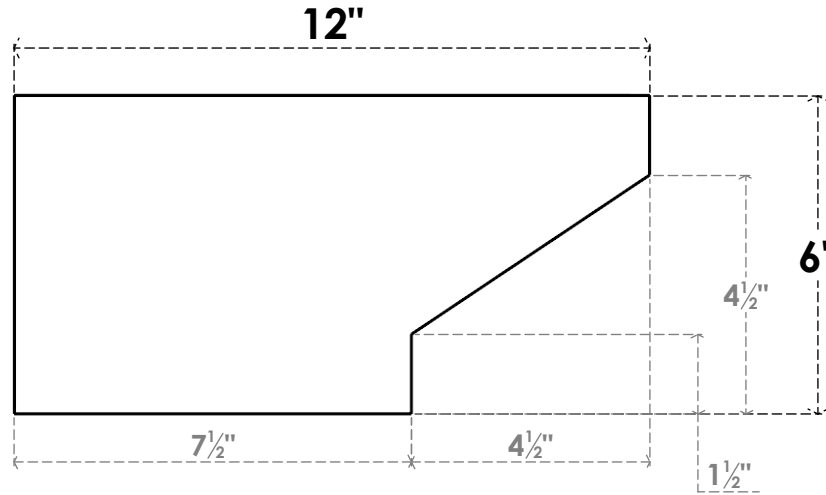

ITEM NUMBER: RFTURO040X06000X12000X006CLE00RCPR

4"W X 6"H X 12"L TIMBERTHANE ROUGH CEDAR CLEMMONS FAUX WOOD OPEN RAFTER TAIL, 6"L END, PRIMED TAN

SIDE PROFILE

FRONT PROFILE

ISOMETRIC

GENERATED DATE : 03/02/2023