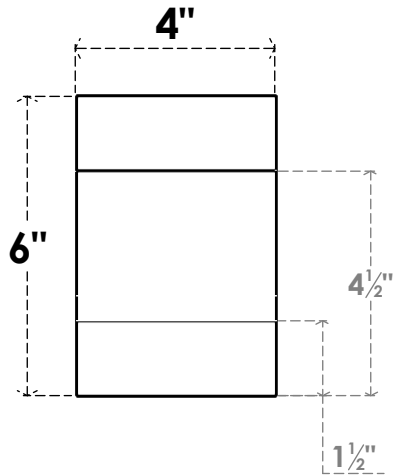

ITEM NUMBER: RFTURO040X06000X12000X006CLE00RCPR

4"W X 6"H X 12"L TIMBERTHANE ROUGH CEDAR CLEMMONS FAUX WOOD OPEN RAFTER TAIL, 6"L END, PRIMED TAN

SIDE PROFILE

FRONT PROFILE

ISOMETRIC

GENERATED DATE : 03/02/2023